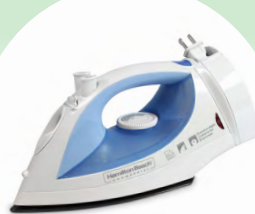

605
**Mid-Size Iron w/
Retractable Cord**
$38.99 each (qty 1-23)
$38.39 each (qty 24+)
(Sold in case pack of 4)