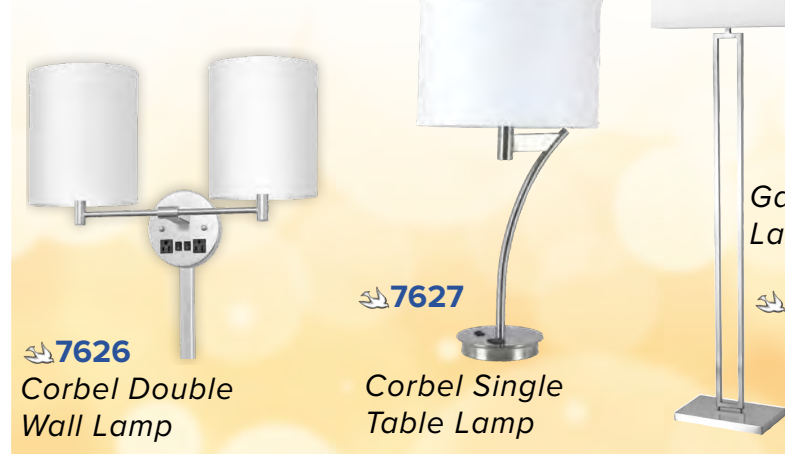

3qt Round Ice Bucket 3782
13qt Oval Wastebasket 3785
14" Round Tray 3783
3qt Square Ice Bucket 14896
11"x13" Ice Tray 3784