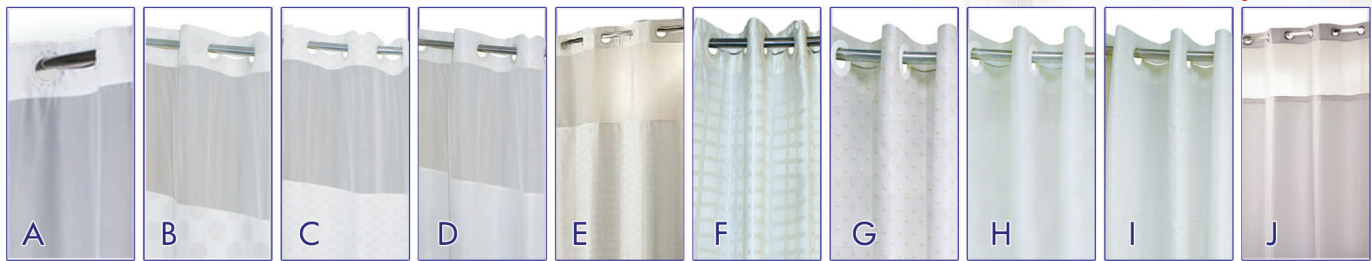

SHOWER CURTAIN HOOKS

Description	Item #	Price/Dz.
A S-HOOKS, Beige/White	HOOKBGE	Call
B 4 Metal Balls On Top (Chrome Color)	HOOKCHRMEROLL	Call
C C-HOOKS, Beige/White	HOOKBGE-C	Call

Hookless® Shower Curtains

The increased efficiency to install and remove an Original **Hookless®** shower curtain saves housekeeping labor, time and costs while maintaining your guests' bathrooms. Installing and removing a traditional shower curtain takes an estimated 10 minutes per room. **Hookless®** curtains take seconds to perform the same function — a savings of 8 minutes per hotel room. This labor time savings is estimated at \$17 per room. The costs savings is an estimated \$3,400 per year! (Based on a 200-room hotel property.)