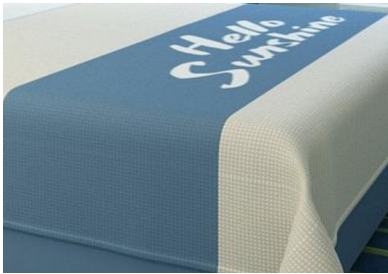

### TOP OF BED-OPTION 1

100% Polyester | Reversible 2" Picture Frame No Fill "Hello Sunshine" Print

Size	Dimensions	Quantity
<b>Full</b> 12/Cse.	24" x 84"	_____
DI-SC-1-F-BLU	(BLUE)	_____
DI-SC-1-F-YEL	(YELLOW)	_____
<b>Queen</b> 12/Cse.	24" x 90"	_____
DI-SC-1-Q-BLU	(BLUE)	_____
DI-SC-1-Q-YEL	(YELLOW)	_____
<b>King</b> 12/Cse.	24" x 106"	_____
DI-SC-1-K-BLU	(BLUE)	_____
DI-SC-1-K-BLU	(YELLOW)	_____

### TOP OF BED-OPTION 2

100% Polyester | Built Inn "Hello Sunshine" Printed Bed Scarf 2"  
Double Rolled Hem | Mitered Corners

Size	Dimensions	Quantity
<b>Full</b> 8/Cse.	84" x 95"	_____
DI-COV-2-F-BLU	(BLUE)	_____
DI-COV-2-F-YEL	(YELLOW)	_____
<b>Queen</b> 6/Cse.	90" x 95"	_____
DI-COV-2-Q-BLU	(BLUE)	_____
DI-COV-2-Q-YEL	(YELLOW)	_____
<b>King</b> 6/Cse.	106" x 95"	_____
DI-COV-2-K-BLU	(BLUE)	_____
DI-COV-2-K-YEL	(YELLOW)	_____