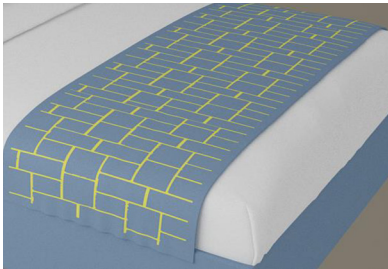

### TOP OF BED-OPTION 1

100% Polyester | Reversible 2" Picture Frame No Fill "Hello Sunshine" Print

Size	Dimensions	Quantity
<b>Full</b> 12/Cse.	24" x 84"	_____
DI-SC-1-F-BLU	(BLUE)	_____
DI-SC-1-F-YEL	(YELLOW)	_____
<b>Queen</b> 12/Cse.	24" x 90"	_____
DI-SC-1-Q-BLU	(BLUE)	_____
DI-SC-1-Q-YEL	(YELLOW)	_____
<b>King</b> 12/Cse.	24" x 106"	_____
DI-SC-1-K-BLU	(BLUE)	_____
DI-SC-1-K-BLU	(YELLOW)	_____

### TOP OF BED-OPTION 2

100% Polyester | Built Inn "Hello Sunshine" Printed Bed Scarf 2"  
Double Rolled Hem | Mitered Corners

Size	Dimensions	Quantity
<b>Full</b> 8/Cse.	84" x 95"	_____
DI-COV-2-F-BLU	(BLUE)	_____
DI-COV-2-F-YEL	(YELLOW)	_____
<b>Queen</b> 6/Cse.	90" x 95"	_____
DI-COV-2-Q-BLU	(BLUE)	_____
DI-COV-2-Q-YEL	(YELLOW)	_____
<b>King</b> 6/Cse.	106" x 95"	_____
DI-COV-2-K-BLU	(BLUE)	_____
DI-COV-2-K-YEL	(YELLOW)	_____

### TOP OF BED-OPTION 3

100% Polyester | Reversible 2" Picture Frame No Fill Print

Size	Dimensions	Quantity
<b>Full</b> 8/Cse.	24" x 84"	_____
DI-SC-3-F-BLU	(BLUE)	_____
DI-SC-3-F-GRN	(GREEN)	_____
<b>Queen</b> 6/Cse.	24" x 90"	_____
DI-SC-3-Q-BLU	(BLUE)	_____
DI-SC-3-Q-GRN	(GREEN)	_____
<b>King</b> 6/Cse.	24" x 106"	_____
DI-SC-3-K-BLU	(BLUE)	_____
DI-SC-3-K-GRN	(GREEN)	_____