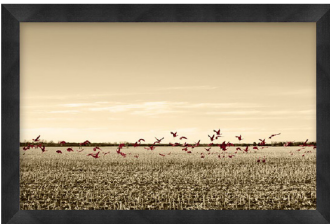

BIRD MIGRATION

SKU# **ART-RR-MW-PSCA3**
OVERALL DIMENSIONS: 36" X 24"
FRAME WIDTH: 2"
FRAME FINISH:ESPRESSO
STANDARD GLASS
PHOTO QUALITY PAPER
3 POINT SECURITY HARDWARE

QTY

_____