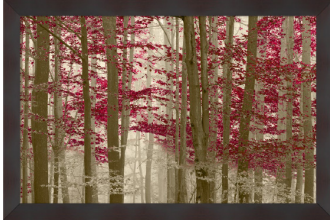

### BIRCH FOREST

SKU# **ART-RR-MW-PSCA1**  
OVERALL DIMENSIONS: 36" X 24"  
FRAME WIDTH: 2"  
FRAME FINISH:ESPRESSO  
STANDARD GLASS  
PHOTO QUALITY PAPER  
3 POINT SECURITY HARDWARE

QTY

\_\_\_\_\_