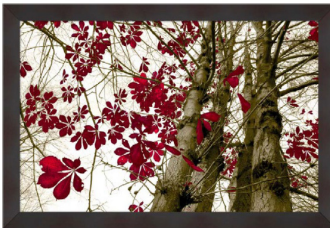

LOOKING THROUGH LEAVES

SKU# **ART-RR-MW-PSCA2**
OVERALL DIMENSIONS: 36" X 24"
FRAME WIDTH: 2"
FRAME FINISH:ESPRESSO
STANDARD GLASS
PHOTO QUALITY PAPER
3 POINT SECURITY HARDWARE

QTY

_____