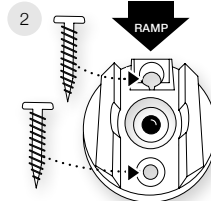

1 Position base over existing door viewer, then use a level and nail punch to start a center pilot hole.

2 Mount base on door and fasten with screws.

3 Position top over ramp on mounted base. Lightly tap upper edge with a rubber mallet until it attaches to the base and slides down the rail.