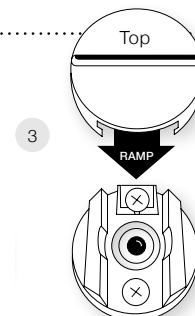

1 Position base over existing door viewer, then use a level and nail punch to start a center pilot hole.

2 Mount base on door and fasten with screws.

3 Position top over ramp on mounted base. Lightly tap upper edge with a rubber mallet until it attaches to the base and slides down the rail.

**Satin Nickel**  
PLESS-SN-HB

**Standard Gray**  
PLESS-SG-HB

**Satin Brass**  
PLESS-SB-HB

**SPECIFICATIONS**

**Style:** Bar Design  
**Material:** Plating Grade ABS  
**Finish:** Molded-In Color or Metal Plated  
**Length:** 1.50 inches  
**Width:** 1.50 inches  
**Height:** 0.625 inches  
**Weight:** 1 ounce