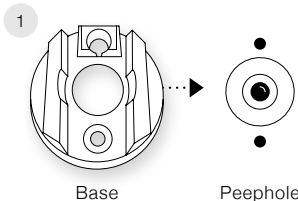

1 Position base over existing door viewer, then use a level and nail punch to start a center pilot hole.

2 Mount base on door and fasten with screws.

3 Position top over ramp on mounted base. Lightly tap upper edge with a rubber mallet until it attaches to the base and slides down the rail.

**Satin Nickel**  
PLESS-SN-HB

**Standard Gray**  
PLESS-SG-HB

**Satin Brass**  
PLESS-SB-HB

**SPECIFICATIONS**

**Style:** Bar Design  
**Material:** Plating Grade ABS  
**Finish:** Molded-In Color or Metal Plated  
**Length:** 1.50 inches  
**Width:** 1.50 inches  
**Height:** 0.625 inches  
**Weight:** 1 ounce