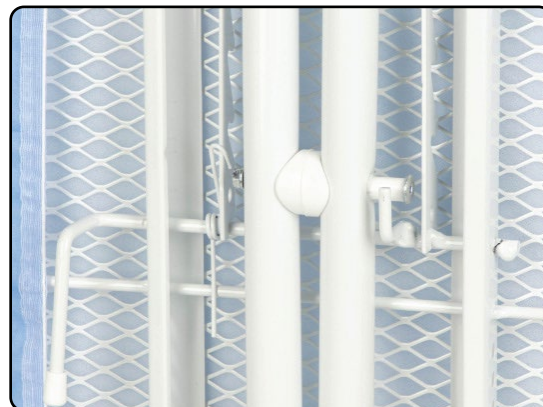

Basic Ironing Board

4/case

Secure Leg Lock System

- ① Full Size Ironing Surface
- ② 1.25" Tubing Frame With Welded T-Leg
- ③ Steel Mesh Top Provides Solid Ironing Surface
- ④ Secure Leg Locking System

Finish:
Item#

Lt. Khaki Cover
#IBTACDSF11

Blue Cover
#IBTACDSF02

Charcoal/Black
Pictured

Dimensions: 53"L x 14"W x 30"-36"H

Special Note: Charcoal Cover with Black Frame Only

Sample
Request:

HOSPITALITY 1 SOURCE
ENSURING SUCCESS THROUGH INNOVATION, PRICING AND SERVICE