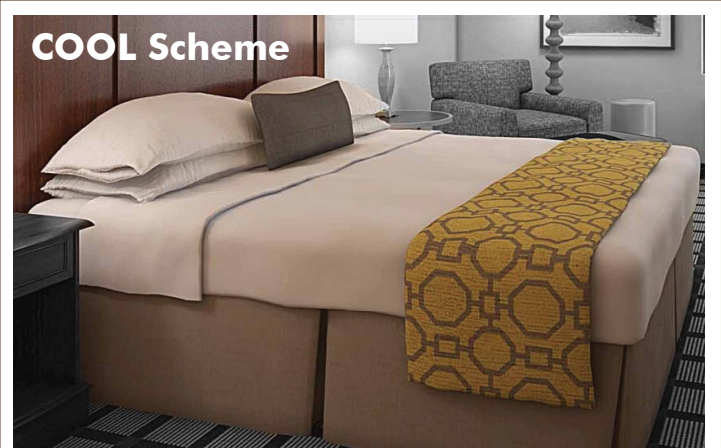

FILL OUT AND RETURN THIS FORM FOR YOUR **FREE BEDDING QUOTE.**

BED THROW
Roman Wall 4 *12/Cse.*
Size Dimensions Quantity
King 100" x 40" _____
Queen 82" x 40" _____

BED SKIRT
Cocoa *6/Cse.*
Size Dimensions Quantity
King 76" x 80" x 14" _____
Queen 60" x 80" x 14" _____
Full 54" x 80" x 14" _____
Twin 39" x 80" x 14" _____

DECORATIVE BED PILLOW
Basil *12/Cse.*
Dimensions Quantity
10" x 24"
with 1/8" self welt _____

BED THROW
Roman Wall 4 *12/Cse.*
Size Dimensions Quantity
King 100" x 40" _____
Queen 82" x 40" _____

BED SKIRT
Wet Sand *6/Cse.*
Size Dimensions Quantity
King 76" x 80" x 14" _____
Queen 60" x 80" x 14" _____
Full 54" x 80" x 14" _____
Twin 39" x 80" x 14" _____

DECORATIVE BED PILLOW
Domino *12/Cse.*
Dimensions Quantity
10" x 24"
with 1/8" self welt _____

Contact Name: _____

Shipping Address: _____

City: _____ State: _____

Phone Number: _____

Fax Number: _____

E-mail Address: _____