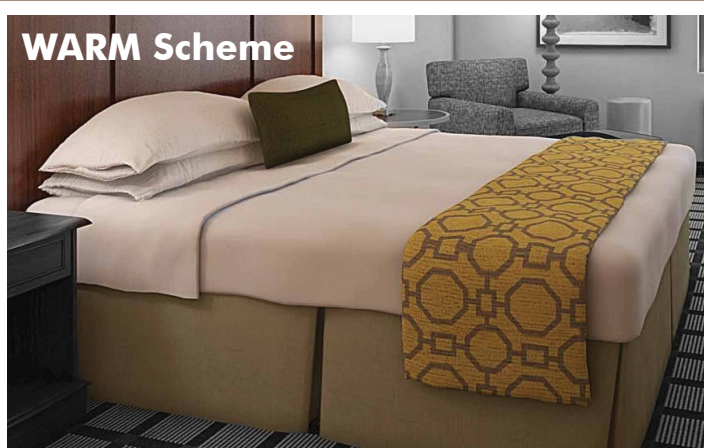

FILL OUT AND RETURN THIS FORM FOR YOUR **FREE BEDDING QUOTE.**

BED THROW
Roman Wall 4 *12/Cse.*
Size Dimensions Quantity
King 100" x 40" _____
Queen 82" x 40" _____

BED SKIRT
Cocoa *6/Cse.*
Size Dimensions Quantity
King 76" x 80" x 14" _____
Queen 60" x 80" x 14" _____
Full 54" x 80" x 14" _____
Twin 39" x 80" x 14" _____

DECORATIVE BED PILLOW
Basil *12/Cse.*
Dimensions Quantity
10" x 24"
with 1/8" self welt _____

BED THROW
Roman Wall 4 *12/Cse.*
Size Dimensions Quantity
King 100" x 40" _____
Queen 82" x 40" _____

BED SKIRT
Wet Sand *6/Cse.*
Size Dimensions Quantity
King 76" x 80" x 14" _____
Queen 60" x 80" x 14" _____
Full 54" x 80" x 14" _____
Twin 39" x 80" x 14" _____

DECORATIVE BED PILLOW
Domino *12/Cse.*
Dimensions Quantity
10" x 24"
with 1/8" self welt _____

Contact Name: _____

Shipping Address: _____

City: _____ State: _____

Phone Number: _____

Fax Number: _____

E-mail Address: _____