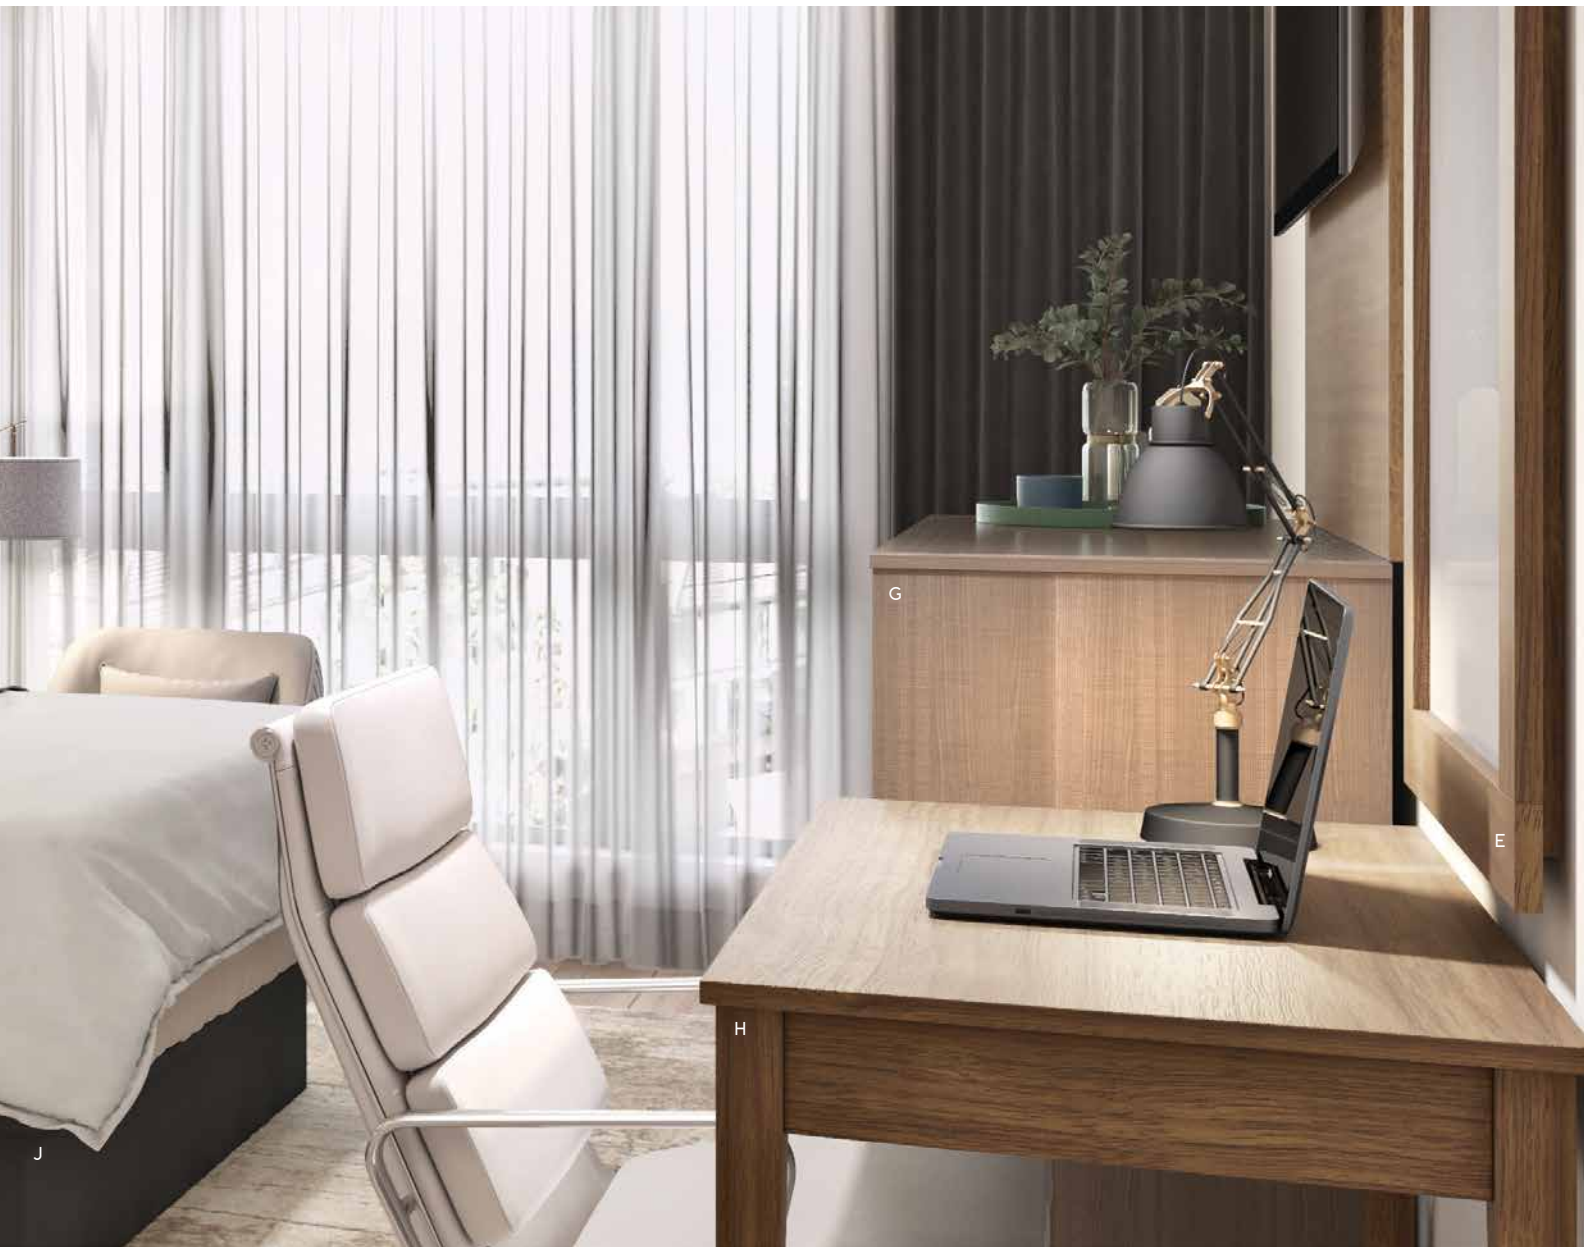

EDISON COLLECTION

LANG HOSPITALITY

- A** EDISON
ITEM# EDI-198-48
Queen Edison Shattered Panel Headboard
DIMENSIONS 62'W x 2'D x 36'H
- B** EDISON
ITEM# EDI-176-48
Queen Edison Puzzle Panel Headboard
DIMENSIONS 62'W x 2'D x 36'H
- C** LANG
ITEM# LAN-171.WD-48
Lang Wall Drawer
DIMENSIONS 24'W x 16'D x 7'H
- D** LANG
ITEM# LAN-171.52
Lang Wall Panel
DIMENSIONS 26'W x 1'D x 52'H
- E** LANG
ITEM# LAN-100
Lang Framed Mirror
DIMENSIONS 30'W x 2'D x 42'H
- F** EDISON
ITEM# EDI-149-48/DM
Edison Night Stand - 1 Drawer w/ Marble Top
DIMENSIONS 24'W x 16'D x 24'H
- G** EDISON
ITEM# EDI-118-48
Edison Micro Fridge - 3 Drawer
DIMENSIONS 48'W x 22'D x 43'H
- H** LANG
ITEM# LAN-150.48
Lang Desk
DIMENSIONS 48'W x 24'D x 30'H
- I** LANG
ITEM# LAN-119UPOL-48
Lang Luggage Bench
DIMENSIONS 36'W x 22'D x 28'H
- J** LANG
ITEM# LAN-162.5
Lang Platform Bed
DIMENSIONS 59'W x 80'D x 13'H
- K** LANG
ITEM# LAN-144-48
Lang Activity Table
DIMENSIONS 30'W x 30'D x 30'H

FINISH (SHOWN IN) WALNUT (48)

ALSO AVAILABLE IN ALL LANG LAMINATE FINISHES (WWW.LANGFURNITURE.NET)

EDISON COLLECTION

Edison Puzzle Panel Headboard

LANG ESSENTIALS
See Wall Panel Systems

FULL	EDI-177	56W x 2D x 36H
QUEEN	EDI-181	62W x 2D x 36H
KING	EDI-180	78W x 2D x 36H
FULL	EDI-174	56W x 2D x 48H
QUEEN	EDI-176	62W x 2D x 48H
KING	EDI-175	78W x 2D x 48H