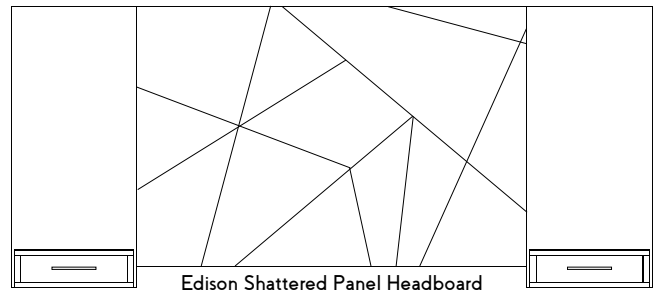

EDISON COLLECTION

LANG HOSPITALITY

- A** EDISON
ITEM# EDI-198-48
Queen Edison Shattered Panel Headboard
DIMENSIONS 62'W x 2'D x 36'H
- B** EDISON
ITEM# EDI-176-48
Queen Edison Puzzle Panel Headboard
DIMENSIONS 62'W x 2'D x 36'H
- C** LANG
ITEM# LAN-171.WD-48
Lang Wall Drawer
DIMENSIONS 24'W x 16'D x 7'H
- D** LANG
ITEM# LAN-171.52
Lang Wall Panel
DIMENSIONS 26'W x 1'D x 52'H
- E** LANG
ITEM# LAN-100
Lang Framed Mirror
DIMENSIONS 30'W x 2'D x 42'H
- F** EDISON
ITEM# EDI-149-48/DM
Edison Night Stand - 1 Drawer w/ Marble Top
DIMENSIONS 24'W x 16'D x 24'H
- G** EDISON
ITEM# EDI-118-48
Edison Micro Fridge - 3 Drawer
DIMENSIONS 48'W x 22'D x 43'H
- H** LANG
ITEM# LAN-150.48
Lang Desk
DIMENSIONS 48'W x 24'D x 30'H
- I** LANG
ITEM# LAN-119UPOL-48
Lang Luggage Bench
DIMENSIONS 36'W x 22'D x 28'H
- J** LANG
ITEM# LAN-162.5
Lang Platform Bed
DIMENSIONS 59'W x 80'D x 13'H
- K** LANG
ITEM# LAN-144-48
Lang Activity Table
DIMENSIONS 30'W x 30'D x 30'H

FINISH (SHOWN IN) WALNUT (48)

ALSO AVAILABLE IN ALL LANG LAMINATE FINISHES (WWW.LANGFURNITURE.NET)

EDISON COLLECTION

Edison Puzzle Panel Headboard

LANG ESSENTIALS
See Wall Panel Systems

FULL	EDI-177	56W x 2D x 36H
QUEEN	EDI-181	62W x 2D x 36H
KING	EDI-180	78W x 2D x 36H
FULL	EDI-174	56W x 2D x 48H
QUEEN	EDI-176	62W x 2D x 48H
KING	EDI-175	78W x 2D x 48H

LANG ESSENTIALS
See Wall Panel Systems

Edison Shattered Panel Headboard

LANG ESSENTIALS
See Wall Guards

FULL	EDI-167	56W x 2D x 24H
QUEEN	EDI-169	62W x 2D x 24H
KING	EDI-168	78W x 2D x 24H
FULL	EDI-193	56W x 2D x 36H
QUEEN	EDI-195	62W x 2D x 36H
KING	EDI-194	78W x 2D x 36H
FULL	EDI-196	56W x 2D x 48H
QUEEN	EDI-198	62W x 2D x 48H
KING	EDI-197	78W x 2D x 48H