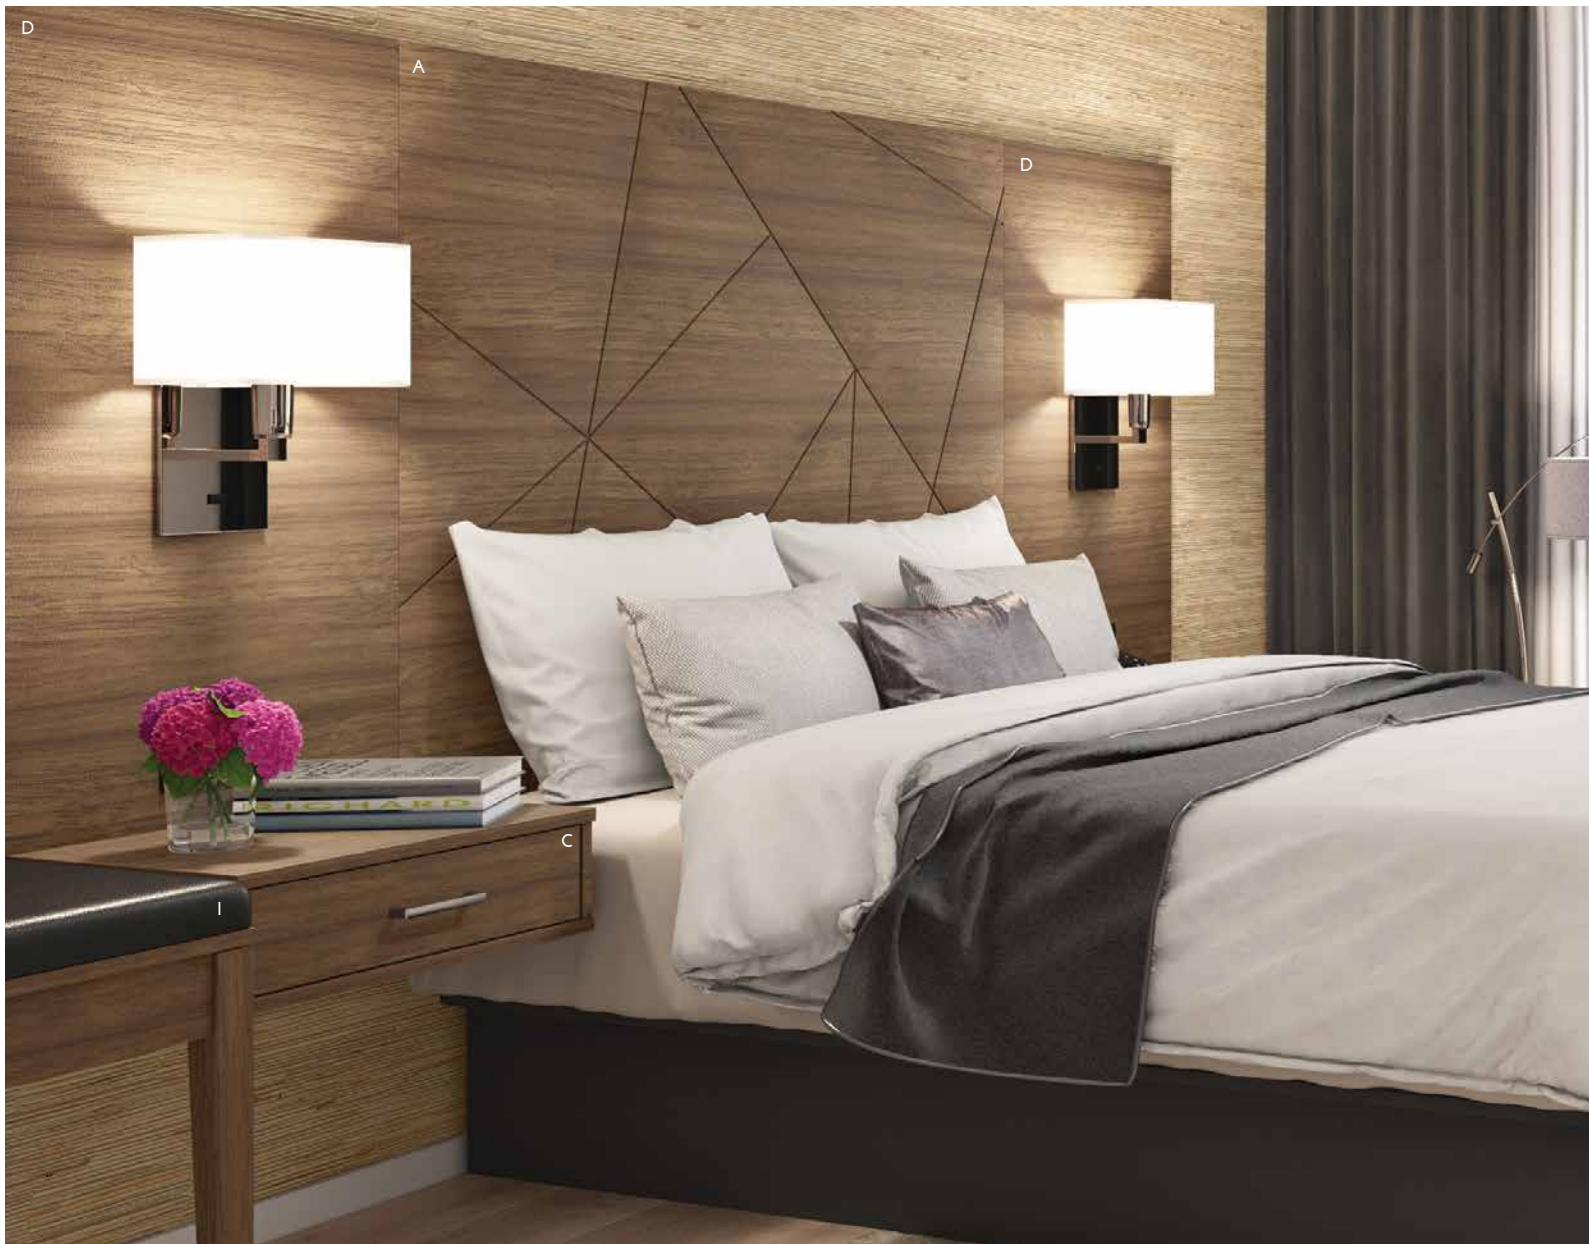

EDISON COLLECTION

LANG HOSPITALITY

- A** EDISON
ITEM# EDI-198-48
Queen Edison Shattered Panel Headboard
DIMENSIONS 62'W x 2'D x 36'H
- B** EDISON
ITEM# EDI-176-48
Queen Edison Puzzle Panel Headboard
DIMENSIONS 62'W x 2'D x 36'H
- C** LANG
ITEM# LAN-171.WD-48
Lang Wall Drawer
DIMENSIONS 24'W x 16'D x 7'H
- D** LANG
ITEM# LAN-171.52
Lang Wall Panel
DIMENSIONS 26'W x 1'D x 52'H
- E** LANG
ITEM# LAN-100
Lang Framed Mirror
DIMENSIONS 30'W x 2'D x 42'H
- F** EDISON
ITEM# EDI-149-48/DM
Edison Night Stand - 1 Drawer w/ Marble Top
DIMENSIONS 24'W x 16'D x 24'H
- G** EDISON
ITEM# EDI-118-48
Edison Micro Fridge - 3 Drawer
DIMENSIONS 48'W x 22'D x 43'H
- H** LANG
ITEM# LAN-150.48
Lang Desk
DIMENSIONS 48'W x 24'D x 30'H
- I** LANG
ITEM# LAN-119UPOL-48
Lang Luggage Bench
DIMENSIONS 36'W x 22'D x 28'H
- J** LANG
ITEM# LAN-162.5
Lang Platform Bed
DIMENSIONS 59'W x 80'D x 13'H
- K** LANG
ITEM# LAN-144-48
Lang Activity Table
DIMENSIONS 30'W x 30'D x 30'H

FINISH (SHOWN IN) WALNUT (48)

ALSO AVAILABLE IN ALL LANG LAMINATE FINISHES (WWW.LANGFURNITURE.NET)

EDISON COLLECTION

Edison Puzzle Panel Headboard

LANG ESSENTIALS
See Wall Panel Systems

FULL	EDI-177	56W x 2D x 36H
QUEEN	EDI-181	62W x 2D x 36H
KING	EDI-180	78W x 2D x 36H
FULL	EDI-174	56W x 2D x 48H
QUEEN	EDI-176	62W x 2D x 48H
KING	EDI-175	78W x 2D x 48H

LANG ESSENTIALS
See Wall Panel Systems

Edison Shattered Panel Headboard

LANG ESSENTIALS
See Wall Guards

FULL	EDI-167	56W x 2D x 24H
QUEEN	EDI-169	62W x 2D x 24H
KING	EDI-168	78W x 2D x 24H
FULL	EDI-193	56W x 2D x 36H
QUEEN	EDI-195	62W x 2D x 36H
KING	EDI-194	78W x 2D x 36H
FULL	EDI-196	56W x 2D x 48H
QUEEN	EDI-198	62W x 2D x 48H
KING	EDI-197	78W x 2D x 48H