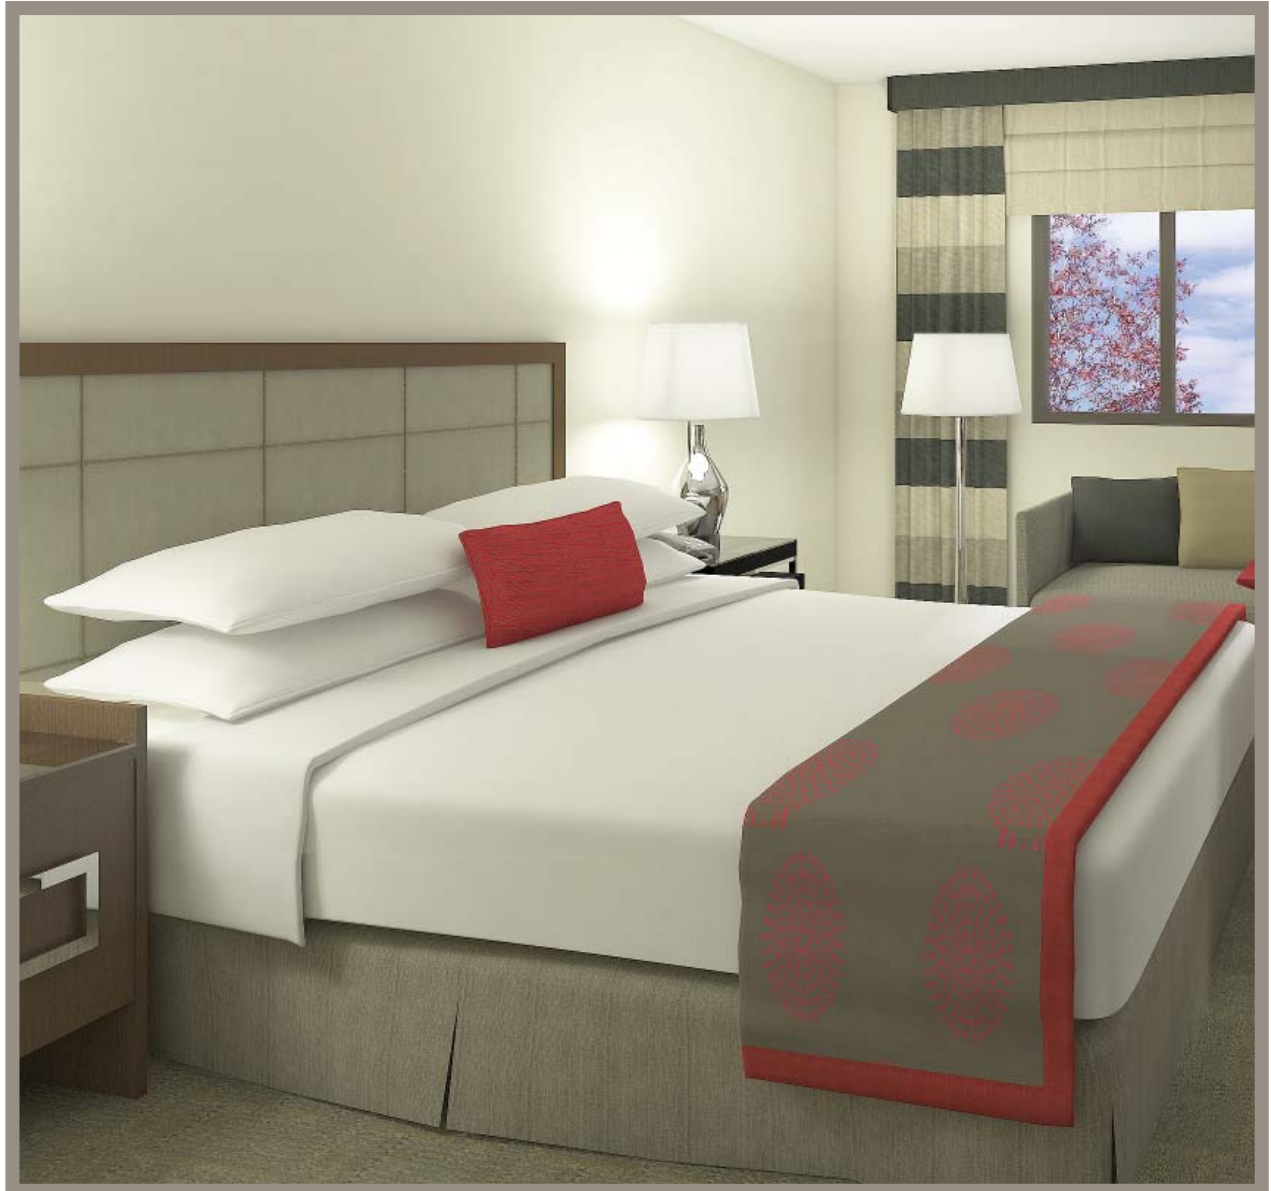

RAMADA®

W O R L D W I D E

Ramada Bedding Scheme

AVM®
ENTERPRISES, INC.

Order Now!

www.GoAVM.com

800-218-3995 • fax: 800-518-5528

sales@goavm.com