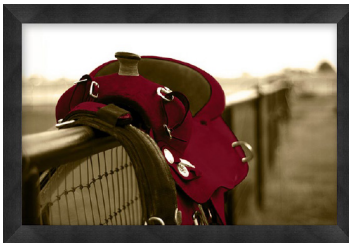

SOUTHWEST REGION

MISSION

SKU# **ART-RR-SW-PSCA1**
OVERALL DIMENSIONS: 36" X 24"
FRAME WIDTH: 2"
FRAME FINISH:ESPRESSO
STANDARD GLASS
PHOTO QUALITY PAPER
3 POINT SECURITY HARDWARE

QTY
_____

CACTUS TRIPTYCH (L)

SKU# **ART-RR-SW-PS1**
OVERALL DIMENSIONS: 15" X 30"
MEDIUM CANVAS
HARBOARD BACKING
3 POINT SECURITY HARDWARE

QTY
_____

CANYON LANDSCAPE

SKU# **ART-RR-SW-PSCA2**
OVERALL DIMENSIONS: 36" X 24"
FRAME WIDTH: 2"
FRAME FINISH:ESPRESSO
STANDARD GLASS
PHOTO QUALITY PAPER
3 POINT SECURITY HARDWARE

QTY
_____

CACTUS TRIPTYCH (M)

SKU# **ART-RR-SW-PS2**
OVERALL DIMENSIONS: 15" X 30"
MEDIUM CANVAS
HARBOARD BACKING
3 POINT SECURITY HARDWARE

QTY
_____

SADDLE ON FENCE

SKU# **ART-RR-SW-PSCA3**
OVERALL DIMENSIONS: 36" X 24"
FRAME WIDTH: 2"
FRAME FINISH:ESPRESSO
STANDARD GLASS
PHOTO QUALITY PAPER
3 POINT SECURITY HARDWARE

QTY
_____

CACTUS TRIPTYCH (R)

SKU# **ART-RR-SW-PS3**
OVERALL DIMENSIONS: 15" X 30"
MEDIUM CANVAS
HARBOARD BACKING
3 POINT SECURITY HARDWARE

QTY
_____

Property Name: _____ Shipping Address: _____

City: _____ State: _____ Zip Code: _____ Phone Number: _____

Contact Name: _____ E-mail Address: _____

GoAVM.com / Orders@GoAVM.com / P:800-218-3995 / Txt: 423-847-4700