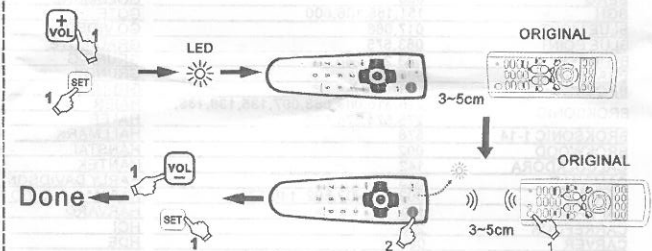

NOTE: If after pressing Sleep no display is observed on TV follow steps 3-6.

3. Press and hold the sleep key until the light blinks and stays on. Then release the key.
4. Choose the time between 01 and 99 minutes (two-digit number). The LED will blink and remain off. The timer is now set.
5. The remote must be left pointing toward the TV so it can send the signal to shut the TV when the time elapses. (Obviously, the signal cannot be blocked by anything or it will not work.)
6. To deactivate sleep mode either press the power key or press and hold the sleep key

Learning Function

1. Press and hold the key [SET-UP] firstly, then long press [VOL+] about 5 seconds, the indicator light will be lit. Release the two keys. It is ready to learn.
2. Point the original remote control to this remote. The distance should be within 3-5 cm.
3. Press the function key of original remote control, the LED of this remote will keep flashing, then press any key of this remote to learn the code. The LED of this remote will keep light. Please repeat Step.3 to continue learning.
4. After finish the learning, please press and hold the key [SET-UP] firstly, then press [VOL-], the LED will be extinguished. The learning will be saved.

NOTE: During learning process, if no key is pressed in 25 seconds the learning state will be exited without saving.

Manual and quick search

1. Turn on TV. Press and hold the key [MUTE] firstly, then long press [CH+] about 5 seconds, LED will be lit. Release the keys.
2. Press the key [CH +] OR [CH-], each time you press it will search once. When the channel changes, please press [MUTE] to save the code.
3. If long press the key [CH+] / [CH-], it will search fast. When the channel changes, please release the key. Press [CH-] / [CH+] to adjust the code. If the channel changed again, please press [MUTE] to save the code.

NOTE: During setting process, if no key is pressed in 10 seconds the setting will be exited automatically.