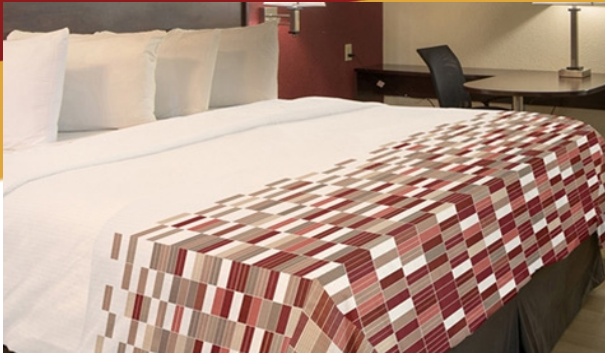

AVM[®]
ENTERPRISES, INC.

APPROVED
VENDOR

RED ROOF BEDDING ORDER FORM

Twilight Mosaic Coverlet

SIZE	DIMENSIONS	QTY
FULL 6/CSE RR-COV-TWIL-F	90" X 98"	_____
QUEEN 6/CSE RR-COV-TWIL-Q	96" X 98"	_____
KING 6/CSE RR-COV-TWIL-K	112" X 98"	_____

SIZE	DIMENSIONS	QTY
FULL 6/CSE RR-VF-CV-GARD-F	90" X 98"	_____
QUEEN 6/CSE RR-VF-CV-GARD-Q	96" X 98"	_____
KING 6/CSE RR-VF-CV-GARD-K	112" X 98"	_____

Platinum Quilted Blanket

SIZE	DIMENSIONS	QTY
Full 4/Cse. RR-BLK-PLAT-F	84" x 95"	_____
Queen 4/Cse. RR-BLK-PLAT-Q	90" x 95"	_____
King 3/Cse. RR-BLK-PLAT-K	106" x 95"	_____

Westbrook Bed Skirts

SIZE	DIMENSIONS	QTY
Full 6/Cse. RR-BSK-15-FXL	53" x 79"	_____
Queen 6/Cse. RR-BSK-15-Q	59" x 79"	_____
King 6/Cse. RR-BSK-15-K	75" x 79"	_____

Property Name: _____ Shipping Address: _____