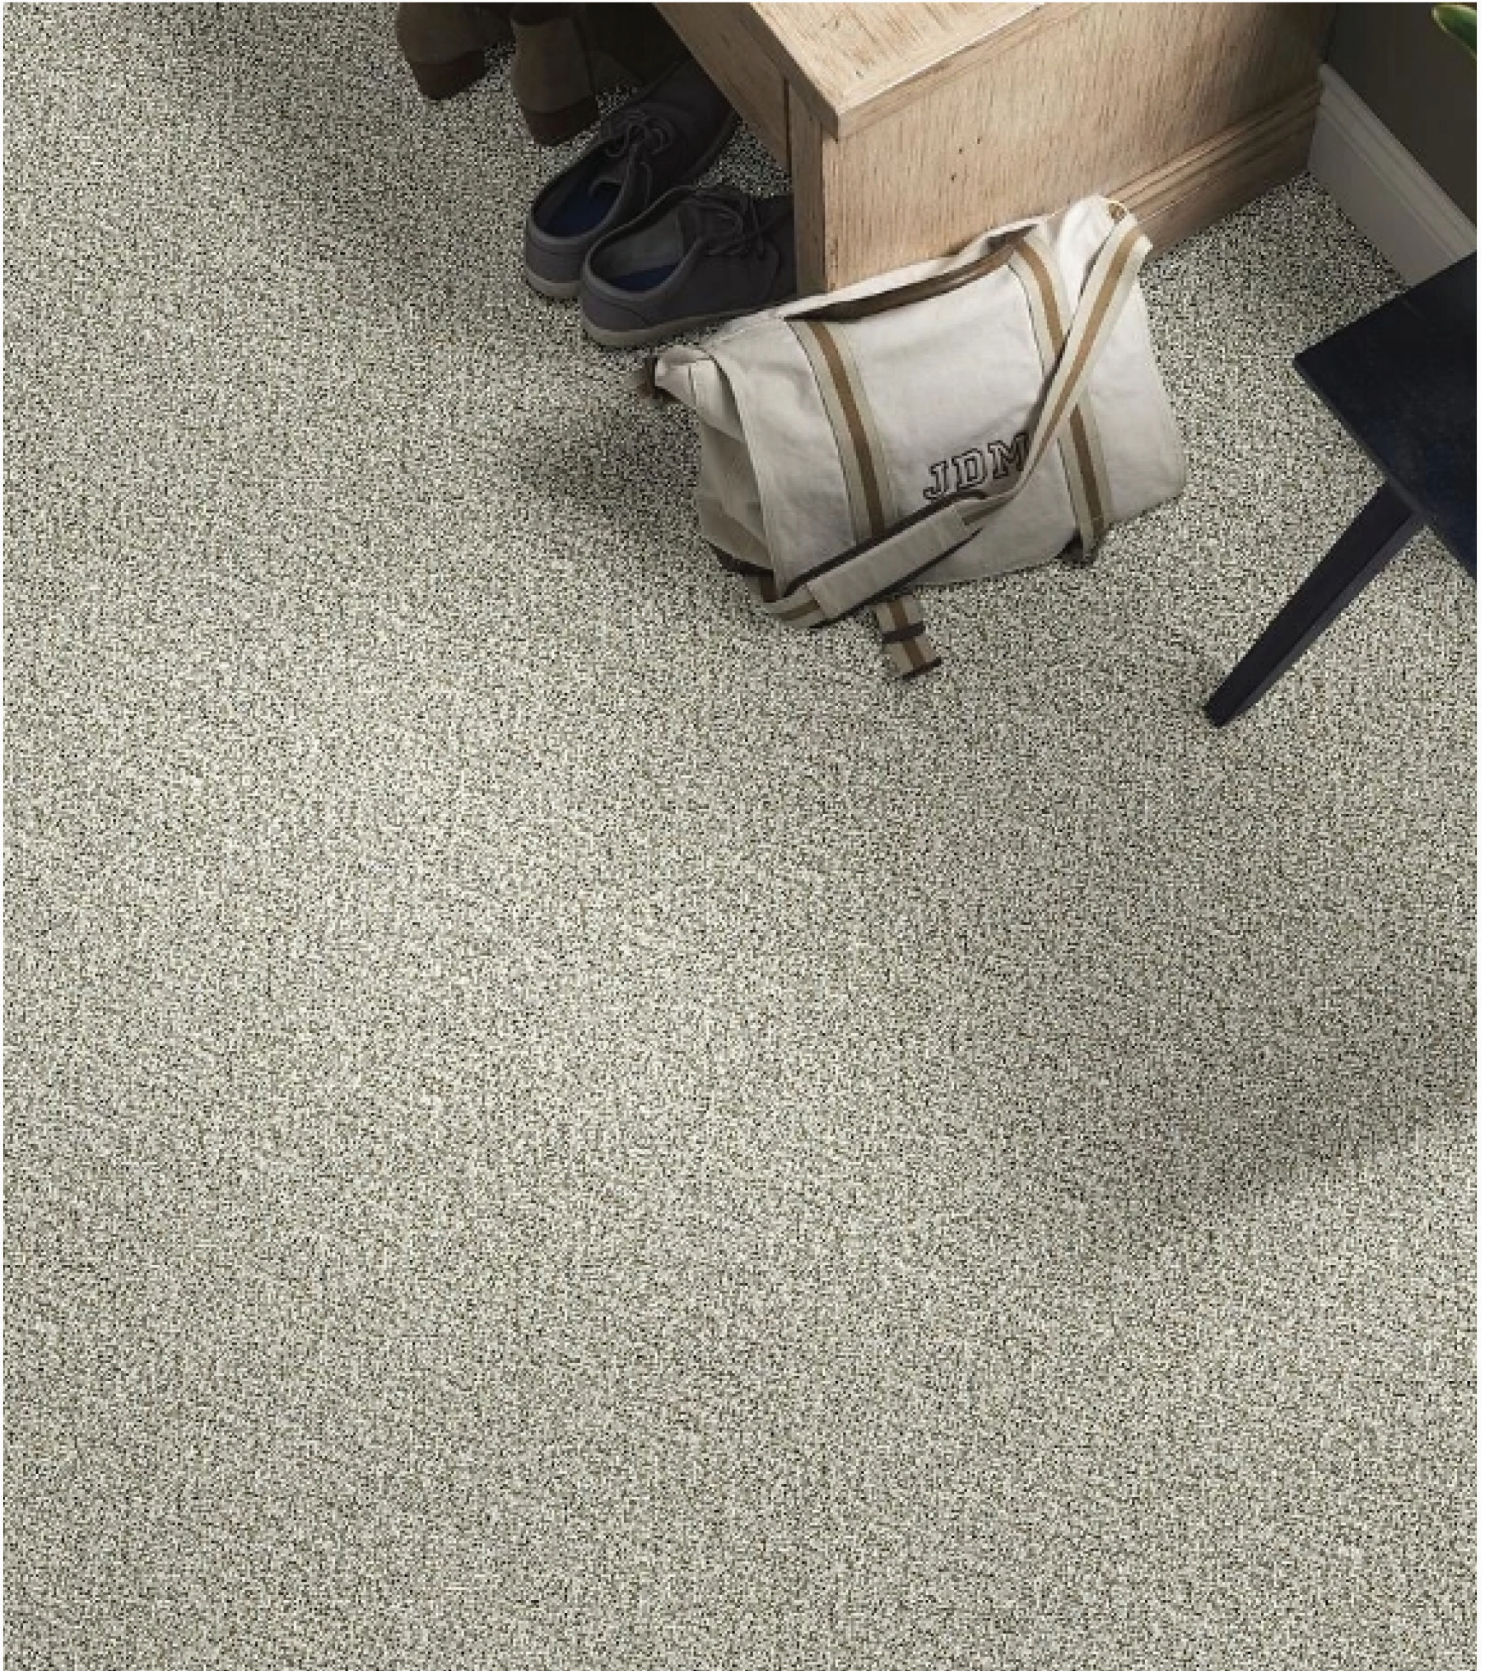

CARPET

CABANA BAY (B)
Broadloom

CPT-SH-E9956-150

Email Order
Orders@GoAVM.com

Order Online
www.GoAVM.com

Call & Order
1-800-218-3995

Text
1-423-761-0983

GoAVM
Mobile App