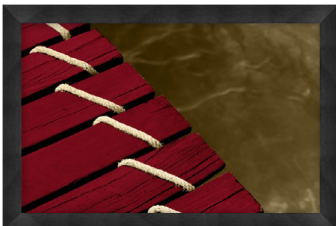

WOODEN PIER DETAIL

SKU# **ART-RR-COA-PSCA3**
OVERALL DIMENSIONS: 36" X 24"
FRAME WIDTH: 2"
FRAME FINISH:ESPRESSO
STANDARD GLASS
PHOTO QUALITY PAPER
3 POINT SECURITY HARDWARE