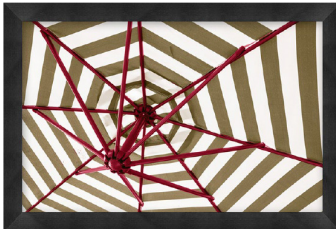

COASTAL REGION

HAMMOCK HANGING

SKU# **ART-RR-COA-PSCA1**
OVERALL DIMENSIONS: 36" X 24"
FRAME WIDTH: 2"
FRAME FINISH:ESPRESSO
STANDARD GLASS
PHOTO QUALITY PAPER
3 POINT SECURITY HARDWARE

PALM TREE TRIPTYCH (L)

SKU# **ART-RR-COA-PS1**
OVERALL DIMENSIONS: 15" X 30"
MEDIUM CANVAS
HARBOARD BACKING
3 POINT SECURITY HARDWARE

STRIPED UMBRELLA

SKU# **ART-RR-COA-PSCA2**
OVERALL DIMENSIONS: 36" X 24"
FRAME WIDTH: 2"
FRAME FINISH:ESPRESSO
STANDARD GLASS
PHOTO QUALITY PAPER
3 POINT SECURITY HARDWARE

PALM TREE TRIPTYCH (M)

SKU# **ART-RR-COA-PS2**
OVERALL DIMENSIONS: 15" X 30"
MEDIUM CANVAS
HARBOARD BACKING
3 POINT SECURITY HARDWARE

WOODEN PIER DETAIL

SKU# **ART-RR-COA-PSCA3**
OVERALL DIMENSIONS: 36" X 24"
FRAME WIDTH: 2"
FRAME FINISH:ESPRESSO
STANDARD GLASS
PHOTO QUALITY PAPER
3 POINT SECURITY HARDWARE