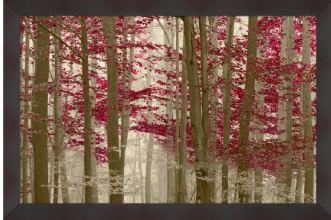

MIDWEST/NORTHEAST REGION

BIRCH FOREST

SKU# **ART-RR-MW-PSCA1**
OVERALL DIMENSIONS: 36" X 24"
FRAME WIDTH: 2"
FRAME FINISH:ESPRESSO
STANDARD GLASS
PHOTO QUALITY PAPER
3 POINT SECURITY HARDWARE

QTY

_____