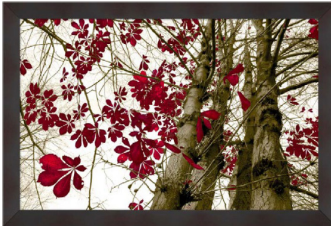

SKU# **ART-RR-MW-PS1**
OVERALL DIMENSIONS: 15" X 30"
MEDIUM CANVAS
HARBOARD BACKING
3 POINT SECURITY HARDWARE

QTY

LOOKING THROUGH LEAVES

SKU# **ART-RR-MW-PSCA2**
OVERALL DIMENSIONS: 36" X 24"
FRAME WIDTH: 2"
FRAME FINISH:ESPRESSO
STANDARD GLASS
PHOTO QUALITY PAPER
3 POINT SECURITY HARDWARE