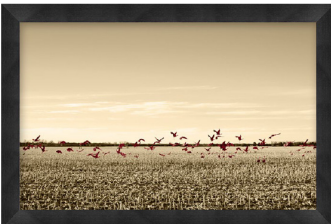

BIRD MIGRATION

SKU# **ART-RR-MW-PSCA3**
OVERALL DIMENSIONS: 36" X 24"
FRAME WIDTH: 2"
FRAME FINISH:ESPRESSO
STANDARD GLASS
PHOTO QUALITY PAPER
3 POINT SECURITY HARDWARE

QTY

_____