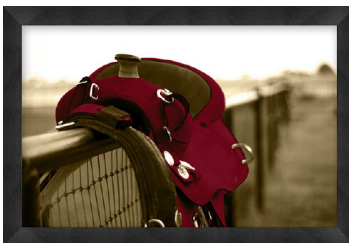

SOUTHWEST REGION

MISSION

SKU# **ART-RR-SW-PSCA1**
OVERALL DIMENSIONS: 36" X 24"
FRAME WIDTH: 2"
FRAME FINISH:ESPRESSO
STANDARD GLASS
PHOTO QUALITY PAPER
3 POINT SECURITY HARDWARE

QTY

CACTUS TRIPTYCH (L)

SKU# **ART-RR-SW-PS1**
OVERALL DIMENSIONS: 15" X 30"
MEDIUM CANVAS
HARBOARD BACKING
3 POINT SECURITY HARDWARE

QTY

CANYON LANDSCAPE

SKU# **ART-RR-SW-PSCA2**
OVERALL DIMENSIONS: 36" X 24"
FRAME WIDTH: 2"
FRAME FINISH:ESPRESSO
STANDARD GLASS
PHOTO QUALITY PAPER
3 POINT SECURITY HARDWARE

QTY

CACTUS TRIPTYCH (M)

SKU# **ART-RR-SW-PS2**
OVERALL DIMENSIONS: 15" X 30"
MEDIUM CANVAS
HARBOARD BACKING
3 POINT SECURITY HARDWARE

QTY

SADDLE ON FENCE

SKU# **ART-RR-SW-PSCA3**
OVERALL DIMENSIONS: 36" X 24"
FRAME WIDTH: 2"
FRAME FINISH:ESPRESSO
STANDARD GLASS
PHOTO QUALITY PAPER
3 POINT SECURITY HARDWARE

QTY

CACTUS TRIPTYCH (R)

SKU# **ART-RR-SW-PS3**
OVERALL DIMENSIONS: 15" X 30"
MEDIUM CANVAS
HARBOARD BACKING
3 POINT SECURITY HARDWARE

QTY

Property Name: _____ Shipping Address: _____

City: _____ State: _____ Zip Code: _____ Phone Number: _____

Contact Name: _____ E-mail Address: _____

GoAVM.com / Orders@GoAVM.com / P:800-218-3995 / Txt: 423-847-4700