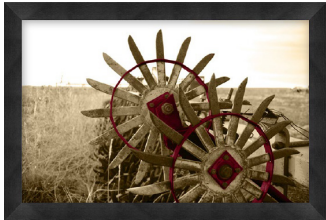

OLD FARM PLOW

SKU# **ART-RR-PL-PSCA2**
OVERALL DIMENSIONS: 36" X 24"
FRAME WIDTH: 2"
FRAME FINISH:ESPRESSO
STANDARD GLASS
PHOTO QUALITY PAPER
3 POINT SECURITY HARDWARE

QTY