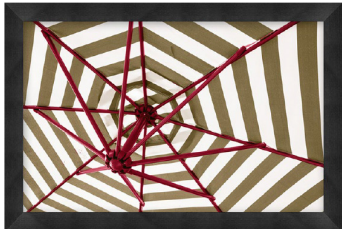

AVM[®]
ENTERPRISES, INC.

APPROVED
VENDOR

LOBBY ART ORDER FORM

COASTAL REGION

HAMMOCK HANGING

SKU# **ART-RR-COA-PSCA1**
OVERALL DIMENSIONS: 36" X 24"
FRAME WIDTH: 2"
FRAME FINISH:ESPRESSO
STANDARD GLASS
PHOTO QUALITY PAPER
3 POINT SECURITY HARDWARE

PALM TREE TRIPTYCH (L)

SKU# **ART-RR-COA-PS1**
OVERALL DIMENSIONS: 15" X 30"
MEDIUM CANVAS
HARBOARD BACKING
3 POINT SECURITY HARDWARE

STRIPED UMBRELLA

SKU# **ART-RR-COA-PSCA2**
OVERALL DIMENSIONS: 36" X 24"
FRAME WIDTH: 2"
FRAME FINISH:ESPRESSO
STANDARD GLASS
PHOTO QUALITY PAPER
3 POINT SECURITY HARDWARE