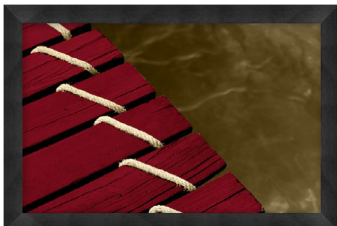

WOODEN PIER DETAIL

SKU# **ART-RR-COA-PSCA3**
OVERALL DIMENSIONS: 36" X 24"
FRAME WIDTH: 2"
FRAME FINISH:ESPRESSO
STANDARD GLASS
PHOTO QUALITY PAPER
3 POINT SECURITY HARDWARE